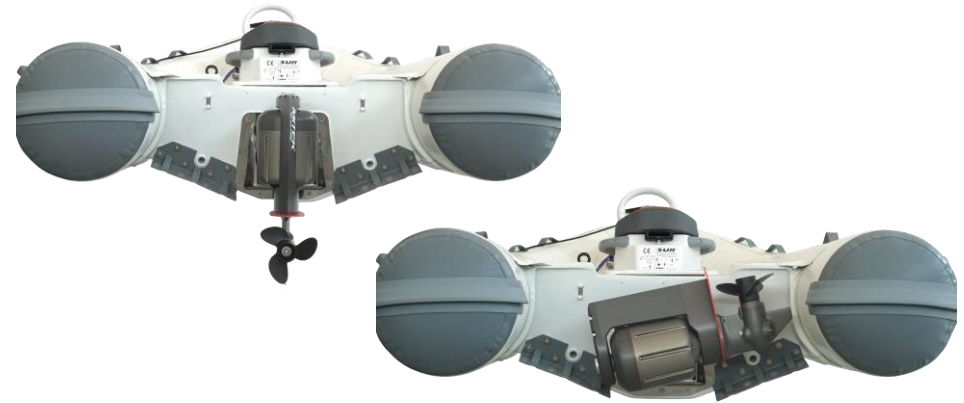

REVOLVE

PATENTED

REVOLVE 2.6hp	7.360,00 €
REVOLVE 4.5hp	7.820,00 €
REVOLVE 6.0hp	8.280,00 €
REVOLVE 10hp	8.970,00 €
REVOLVE 15hp	9.600,00 €

*prices VAT excluded

THROTTLE

MT S1	MT T1	MT T2
560,00 €	530,00 €	825,00 €

*prices VAT excluded

SWITCH PANEL 286,00 €

*prices VAT excluded

AP BOX for APP 310,00 €

*prices VAT excluded

KILL SWITCH 75,00 €

*prices VAT excluded

KiIT CABLES 180,00 €