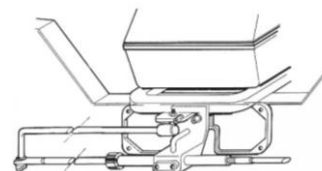

## THROTTLE

| MT S1    | MT T1    | MT T2    |
|----------|----------|----------|
| 560,00 € | 530,00 € | 825,00 € |

\*prices VAT excluded

AP box for APP

310,00 €

\*prices VAT excluded

220,00 €

KIT REMOTE CONTROL